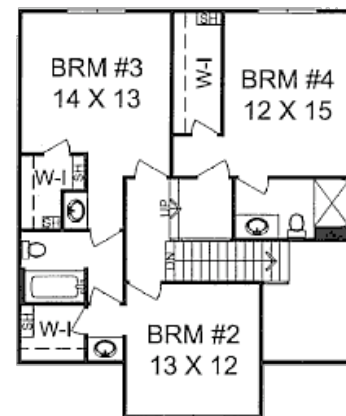

ACCLAIM
HOMEBUILDERS
CORPORATION

The Bentley

Living Space

- Total 2,422 sq. ft. finished
 - Main Floor: 1,606 sq. ft.
 - Second Floor: 816 sq. ft.

Details

- Style: 1 1/2 Story
- Bedrooms: 4
- Master Bedroom Location: 1st Floor
- Full Bathrooms: 3
- Half Bathrooms: 1
- Living Areas: 2
- Garages: 3

DISCLAIMER

The Shelby is ©2008 Viewpoint Residential Design LLC. Square footage values and room dimensions are approximate and subject to field variation. Specifications are subject to modification without notice.