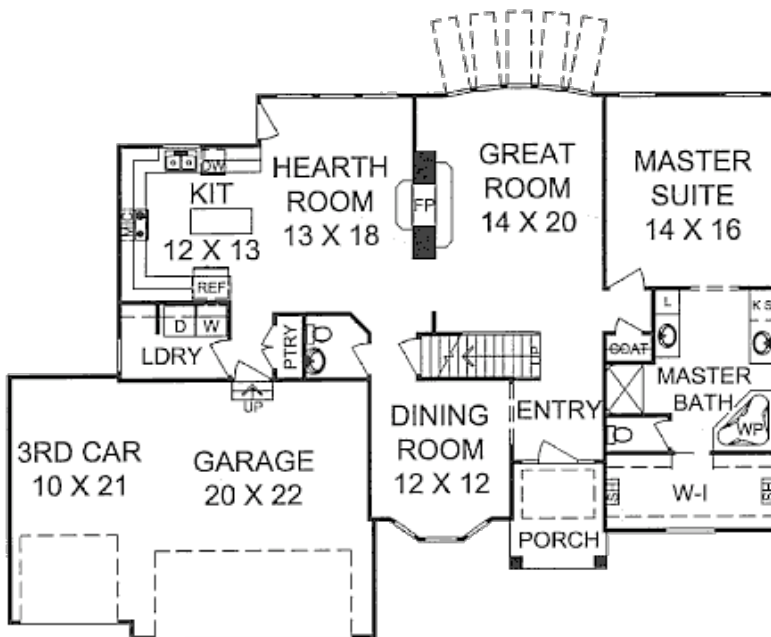

ACCLAIM
HOMEBUILDERS
CORPORATION

The Bentley

Living Space

- Total 2,422 sq. ft. finished
 - Main Floor: 1,606 sq. ft.
 - Second Floor: 816 sq. ft.

Details

- Style: 1 1/2 Story
- Bedrooms: 4
- Master Bedroom Location: 1st Floor
- Full Bathrooms: 3
- Half Bathrooms: 1
- Living Areas: 2
- Garages: 3

DISCLAIMER

The Shelby is ©2008 Viewpoint Residential Design LLC. Square footage values and room dimensions are approximate and subject to field variation. Specifications are subject to modification without notice.